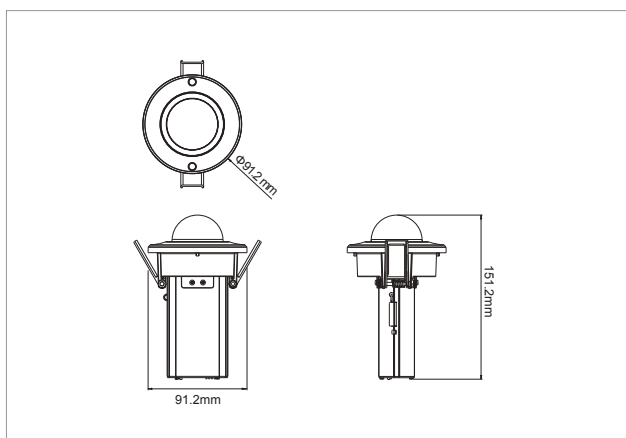

Specifications

Camera General Information

Image Sensor	1/3" 3MP progressive scan CMOS sensor
Minimum Illumination	B/W 0.05 lux/Color 0.1 lux
Lens	Fix Lens 3.6mm F1.8, option 2.8mm F2.0
Field of View	diagonal 75°/horizontal 55°/vertical 93°
Iris Type	Fixed Iris
Day and Night	YES (Digital D/N)
IR Distance	N/A
IR Wavelength	N/A
IR Control	N/A
ICR	N/A
WDR	YES (DWDR)
Image Enhance	Brightness, Contrast, Saturation, Sharpness, Backlight compensation, Mirror, Flip, Day/Night, Anti-flicker

Video

Video Compression	H.264/M-JPEG
Video Streaming	Triple streaming H.264 Stream 1/H.264 Stream 2/MJPEG Stream 3
Video Resolution	1920x1080 to 320x240
Video Quality	VBR/CBR
Frame Rate	1920x1080 @30 fps 1280x720 @30 fps 720x576 @30 fps 720x480 @30 fps 640x480 @30 fps 320x240 @30 fps

Audio

Audio Streaming	N/A
Audio Compression	N/A
Audio Input	N/A
Audio Output	N/A

Dimension Drawing

Network

Interface	10/100/1000 Mbps Ethernet, RJ-45
Supported Protocols	HTTP, TCP/IP, UDP, RTP, RTSP, FTP, SMTP, DHCP, DNS, DDNS, NTP, uPnP, ONVIF, IPv4/v6
Browser	Internet Explorer (support up to IE 10), Chrome, Firefox, Safari
Security	Multi-level passwords /HTTP encryption

I/O Connector

Audio in/out Port	N/A
D I/O	DIX1, DOx1
RS485	N/A
Micro SD Card Slot	YES
RJ45	YES

Event Management

Event Trigger	Motion detection, DI
Notifications	Trigger alarm output, email/FTP and record video to PC or SD card
Post Recording	YES
Pre Recording	YES

Power

DC/AC	DC12V terminal block
PoE	YES/IEEE 802.3af

General

Power Consumption	6 W max.
Weight	320g
Dimension	Φ 91.2mm x 151.2mm (H)
Operating Temp.	0°C ~ 60°C/32°F ~ 140°F
Humidity	90% RH (no condensation)
Certification	CE/FCC
Vandal Resistant	N/A
Weather Proof	N/A
Application	SDK available for application development

Packaging Information

NWT	320g
GWT	570g
Dimension	214mm (D) x 129 mm (W) x 128mm (H)

Ordering Information

- NCI-212 (P/N: 10HI0021200X0)
- NCI-212-2(P/N: 10HI0021201X0) (2.8mm Lens)